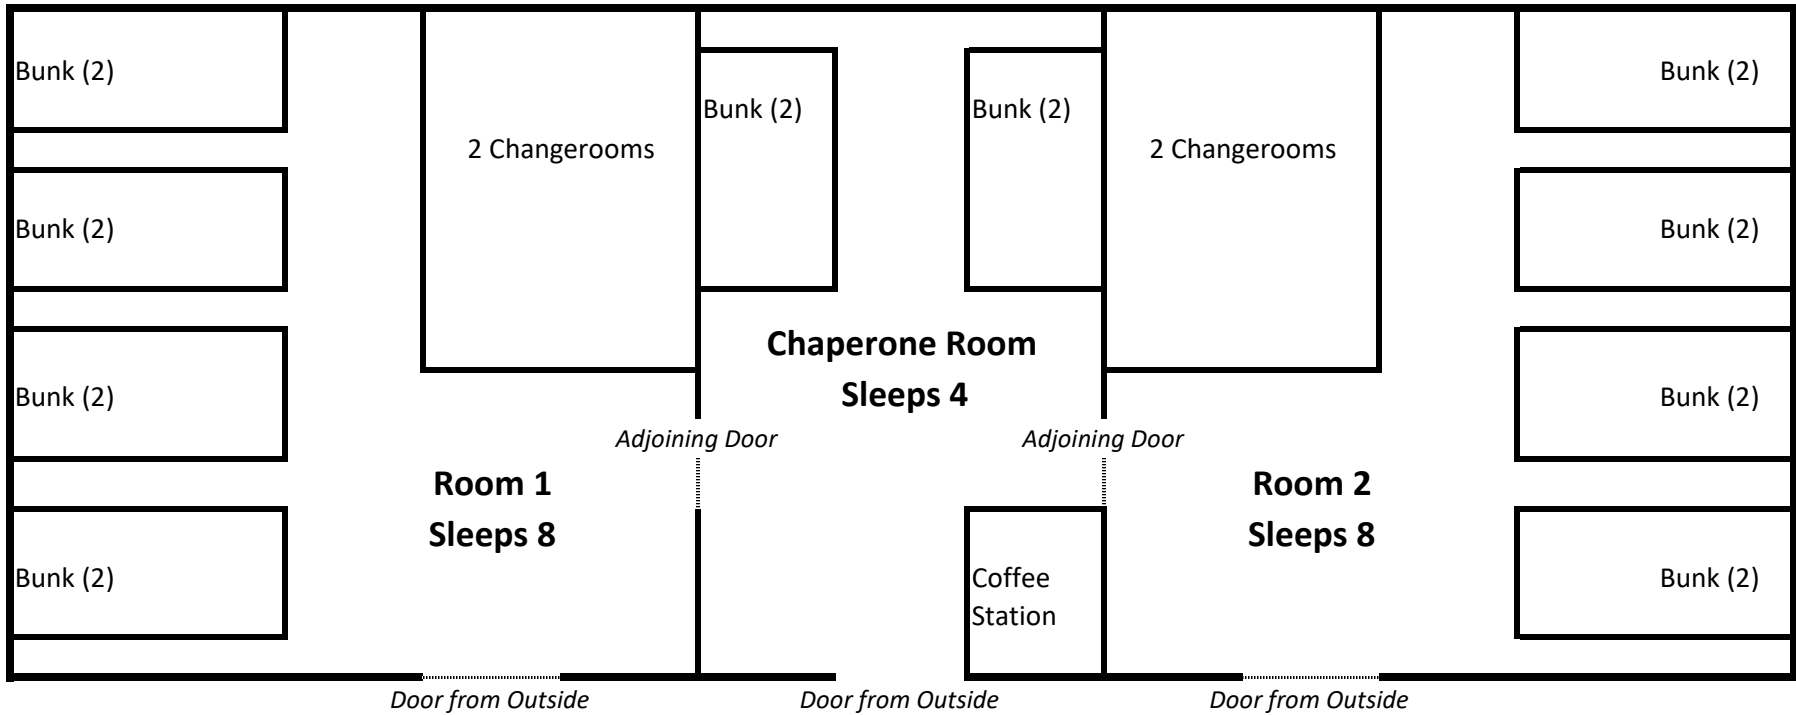

Black Walnut Ridge Layout

2 Double Units

Total Beds for this Area -40